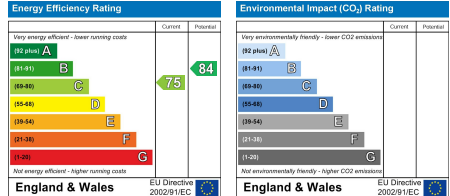

Approximate total area⁽¹⁾
100.2 m²
Reduced headroom
3.1 m²

(1) Excluding balconies and terraces

Reduced headroom
..... Below 1.5 m

GIRAFFE360

Bury Office
435/7 Walmsley Road, Bury, Lancashire, BL9 5EU
Telephone: 0161 764 4440
Fax: #
Email: bury@pearsonferrier.co.uk

www.pearsonferrier.co.uk

All statements contained in these particulars are for indicative purposes only and are made without responsibility on the part of Pearson Ferrier and the vendors of this property and are not to be relied on as statements or representations of fact. Potential purchasers should satisfy themselves by inspection or otherwise as to the accuracy of such details contained in these particulars.